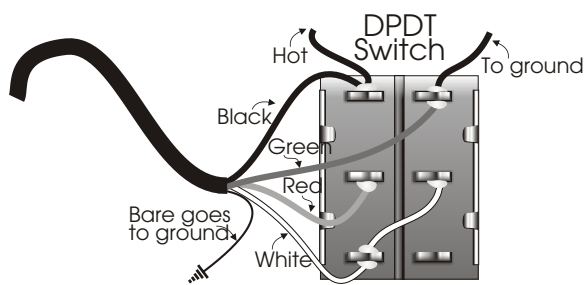

Series / Parallel

Height between string and pickup rails should be at 4-5/32" on the bass side and 2-3/32" on the treble side while string is fretted at higher frets.

HUMBUCKER Series Wiring (Standard Humbucker Sound)

Pickup uses improved 3/48 screws (supplied) for mounting.