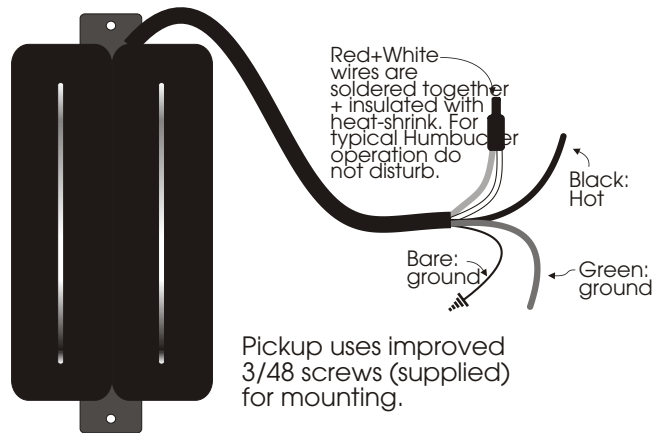

Series / Parallel

Height between string and pickup rails should be at 4-5/32" on the bass side and 2-3/32" on the treble side while string is fretted at higher frets.

HUMBUCKER Series Wiring (Standard Humbucker Sound)

Pickup uses improved 3/48 screws (supplied) for mounting.