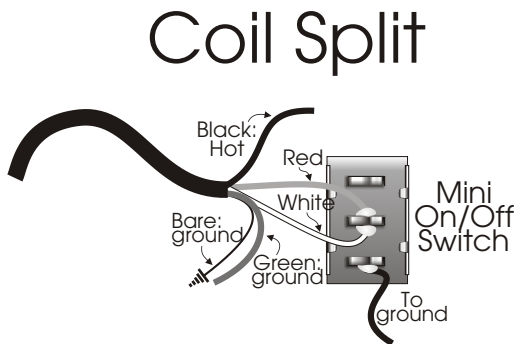

Series / Parallel

Height between string and pickup rails should be at 4-5/32" on the bass side and 2-3/32" on the treble side while string is fretted at higher frets.

HUMBUCKER Series Wiring (Standard Humbucker Sound)

Pickup uses improved 3/48 screws (supplied) for mounting.